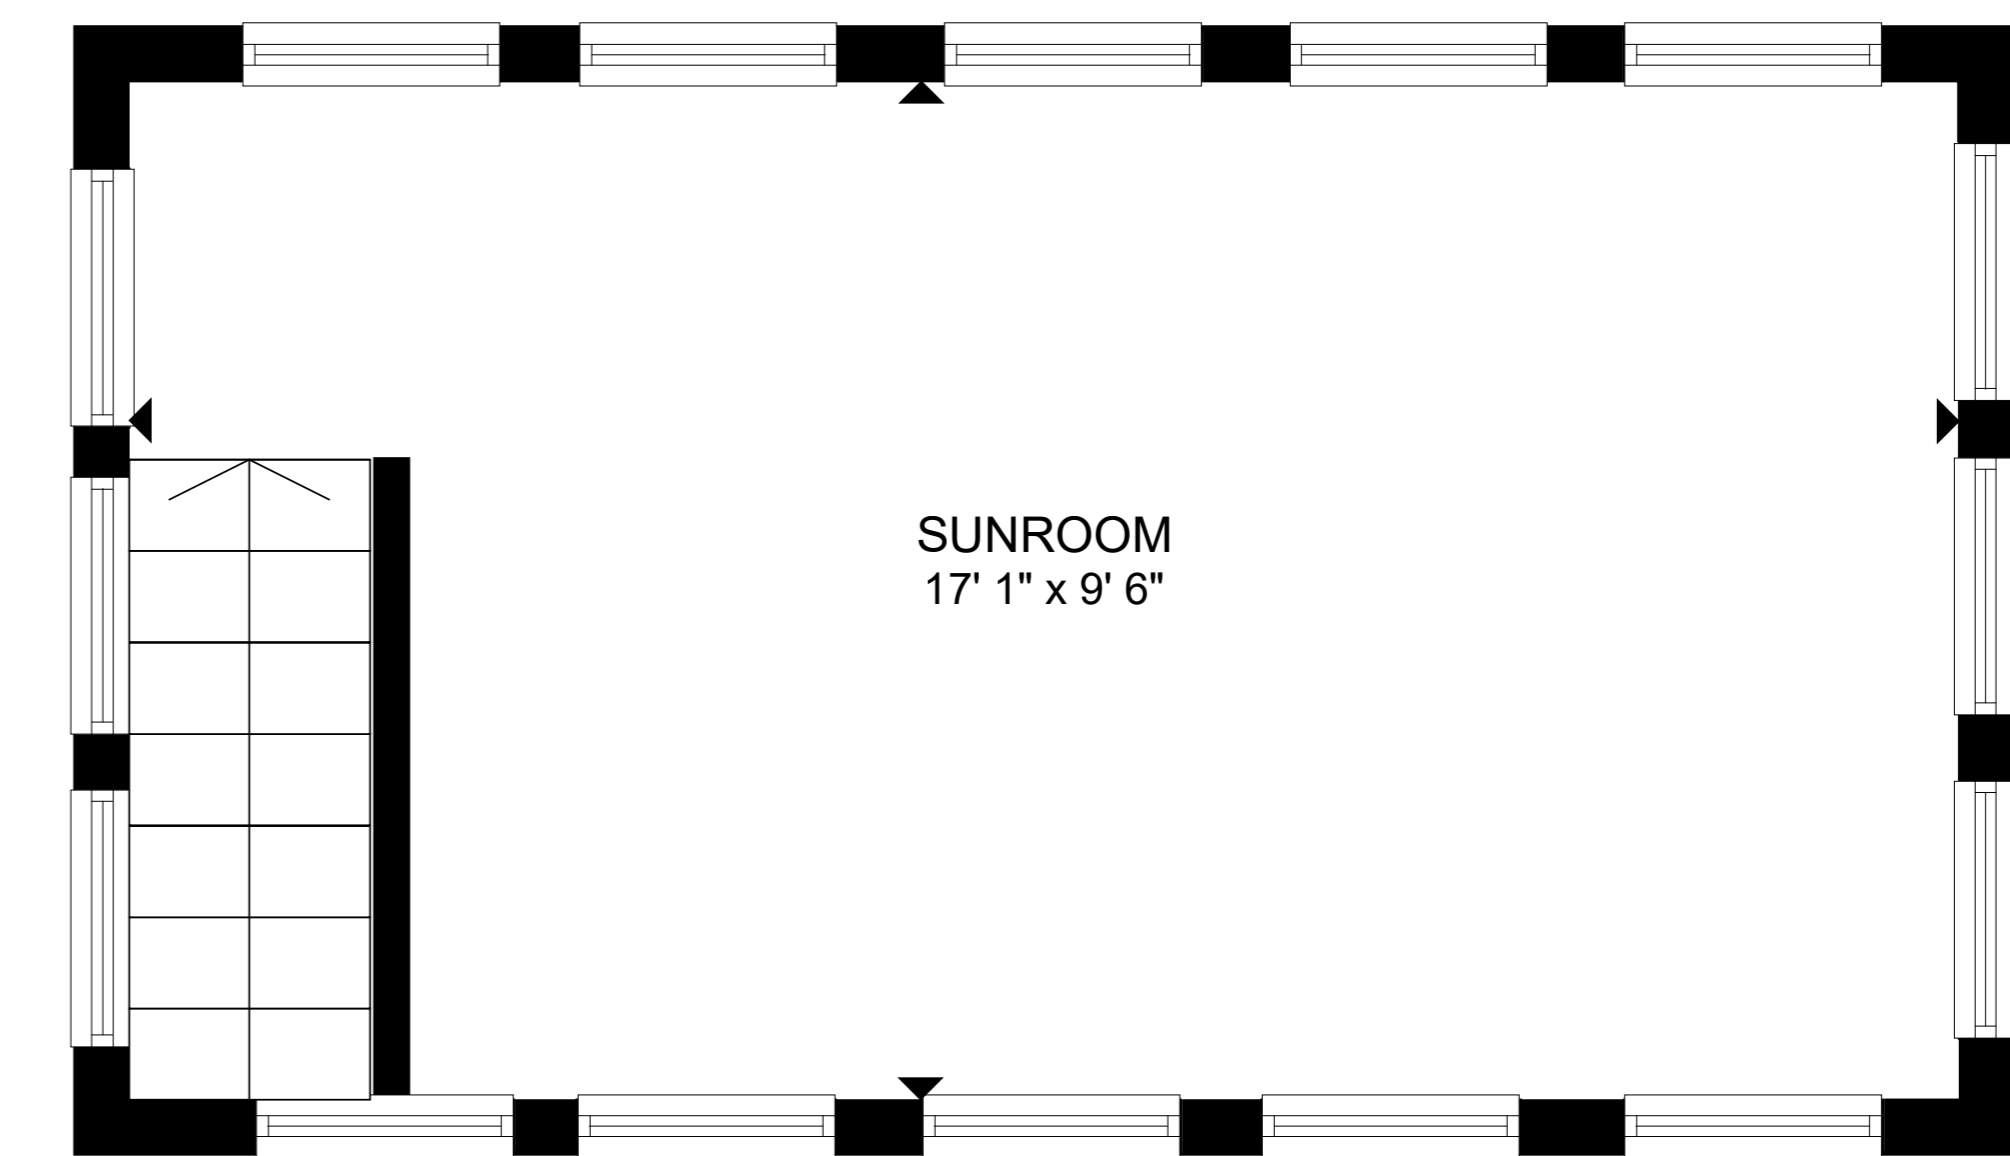

FLOOR 1

FLOOR 2

FLOOR 3

FLOOR 4

GROSS INTERNAL AREA
 FLOOR 1 3,024 sq.ft. FLOOR 2 2,332 sq.ft. FLOOR 3 682 sq.ft. FLOOR 4 162 sq.ft.
 EXCLUDED AREAS : REDUCED HEADROOM 58 sq.ft.
 TOTAL : 6,201 sq.ft.
 SIZES AND DIMENSIONS ARE APPROXIMATE, ACTUAL MAY VARY.