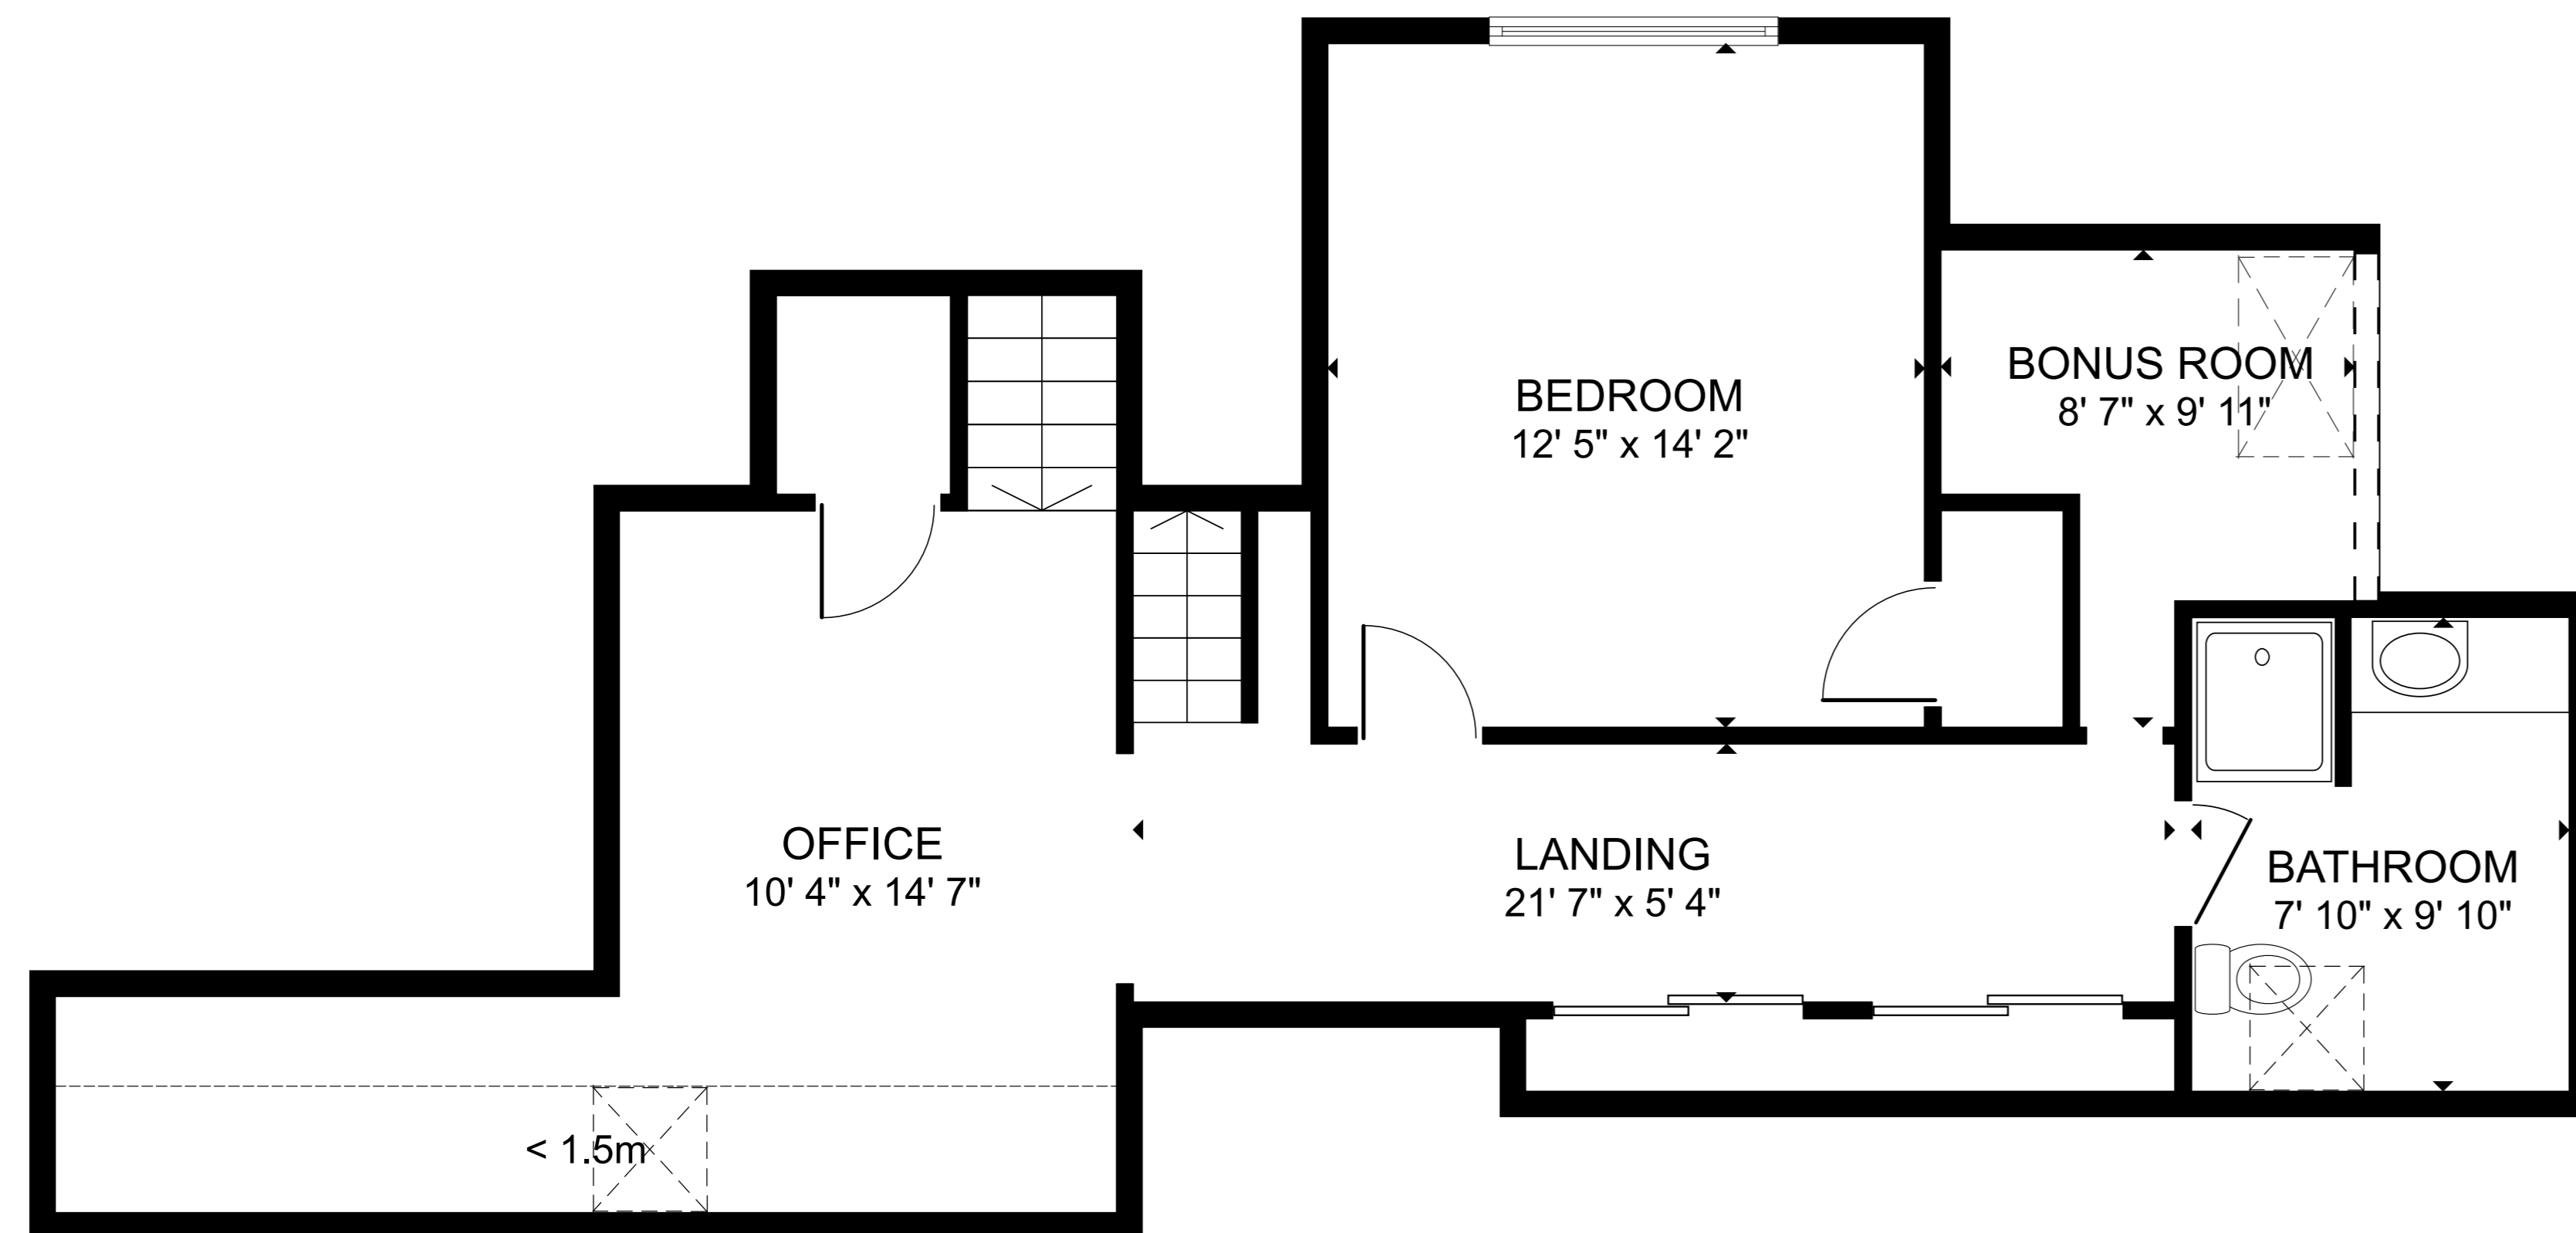

FLOOR 1

FLOOR 2

FLOOR 3

FLOOR 4

GROSS INTERNAL AREA
 FLOOR 1 3,024 sq.ft. FLOOR 2 2,332 sq.ft. FLOOR 3 682 sq.ft. FLOOR 4 162 sq.ft.
 EXCLUDED AREAS : REDUCED HEADROOM 58 sq.ft.
 TOTAL : 6,201 sq.ft.
 SIZES AND DIMENSIONS ARE APPROXIMATE, ACTUAL MAY VARY.