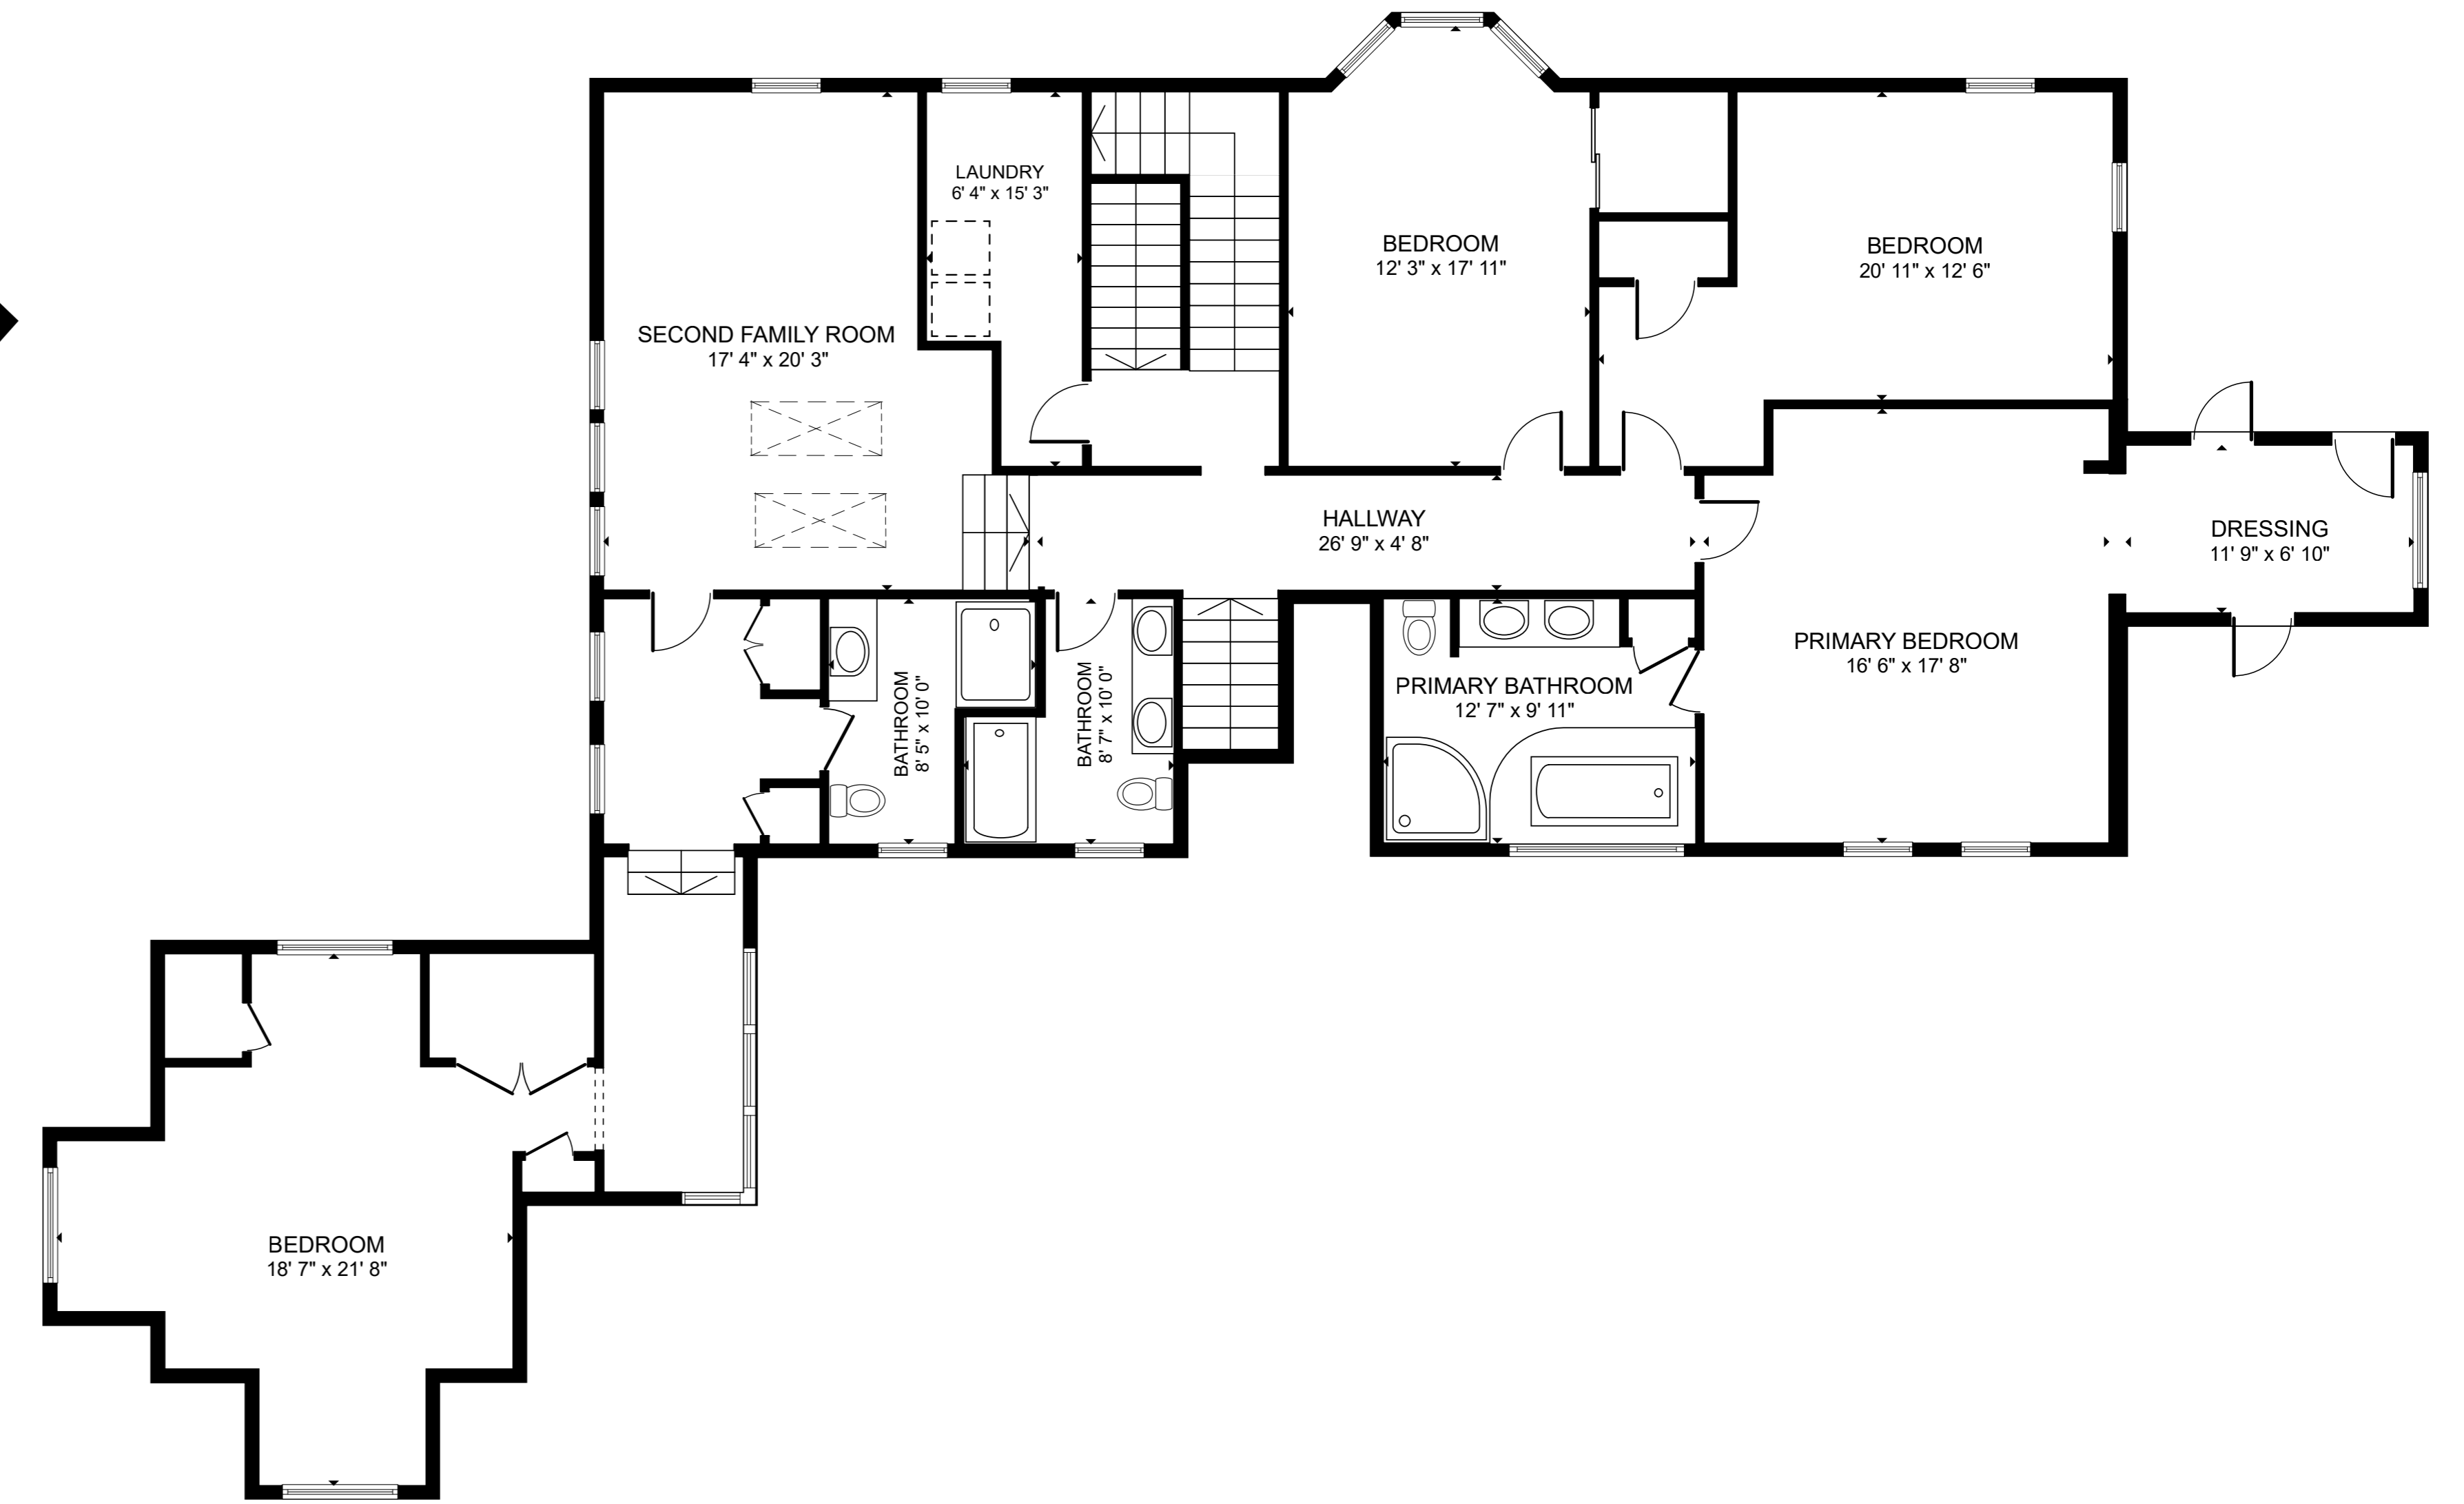

FLOOR 1

FLOOR 2

FLOOR 3

FLOOR 4

GROSS INTERNAL AREA
 FLOOR 1 3,024 sq.ft. FLOOR 2 2,332 sq.ft. FLOOR 3 682 sq.ft. FLOOR 4 162 sq.ft.
 EXCLUDED AREAS : REDUCED HEADROOM 58 sq.ft.
 TOTAL : 6,201 sq.ft.
 SIZES AND DIMENSIONS ARE APPROXIMATE, ACTUAL MAY VARY.